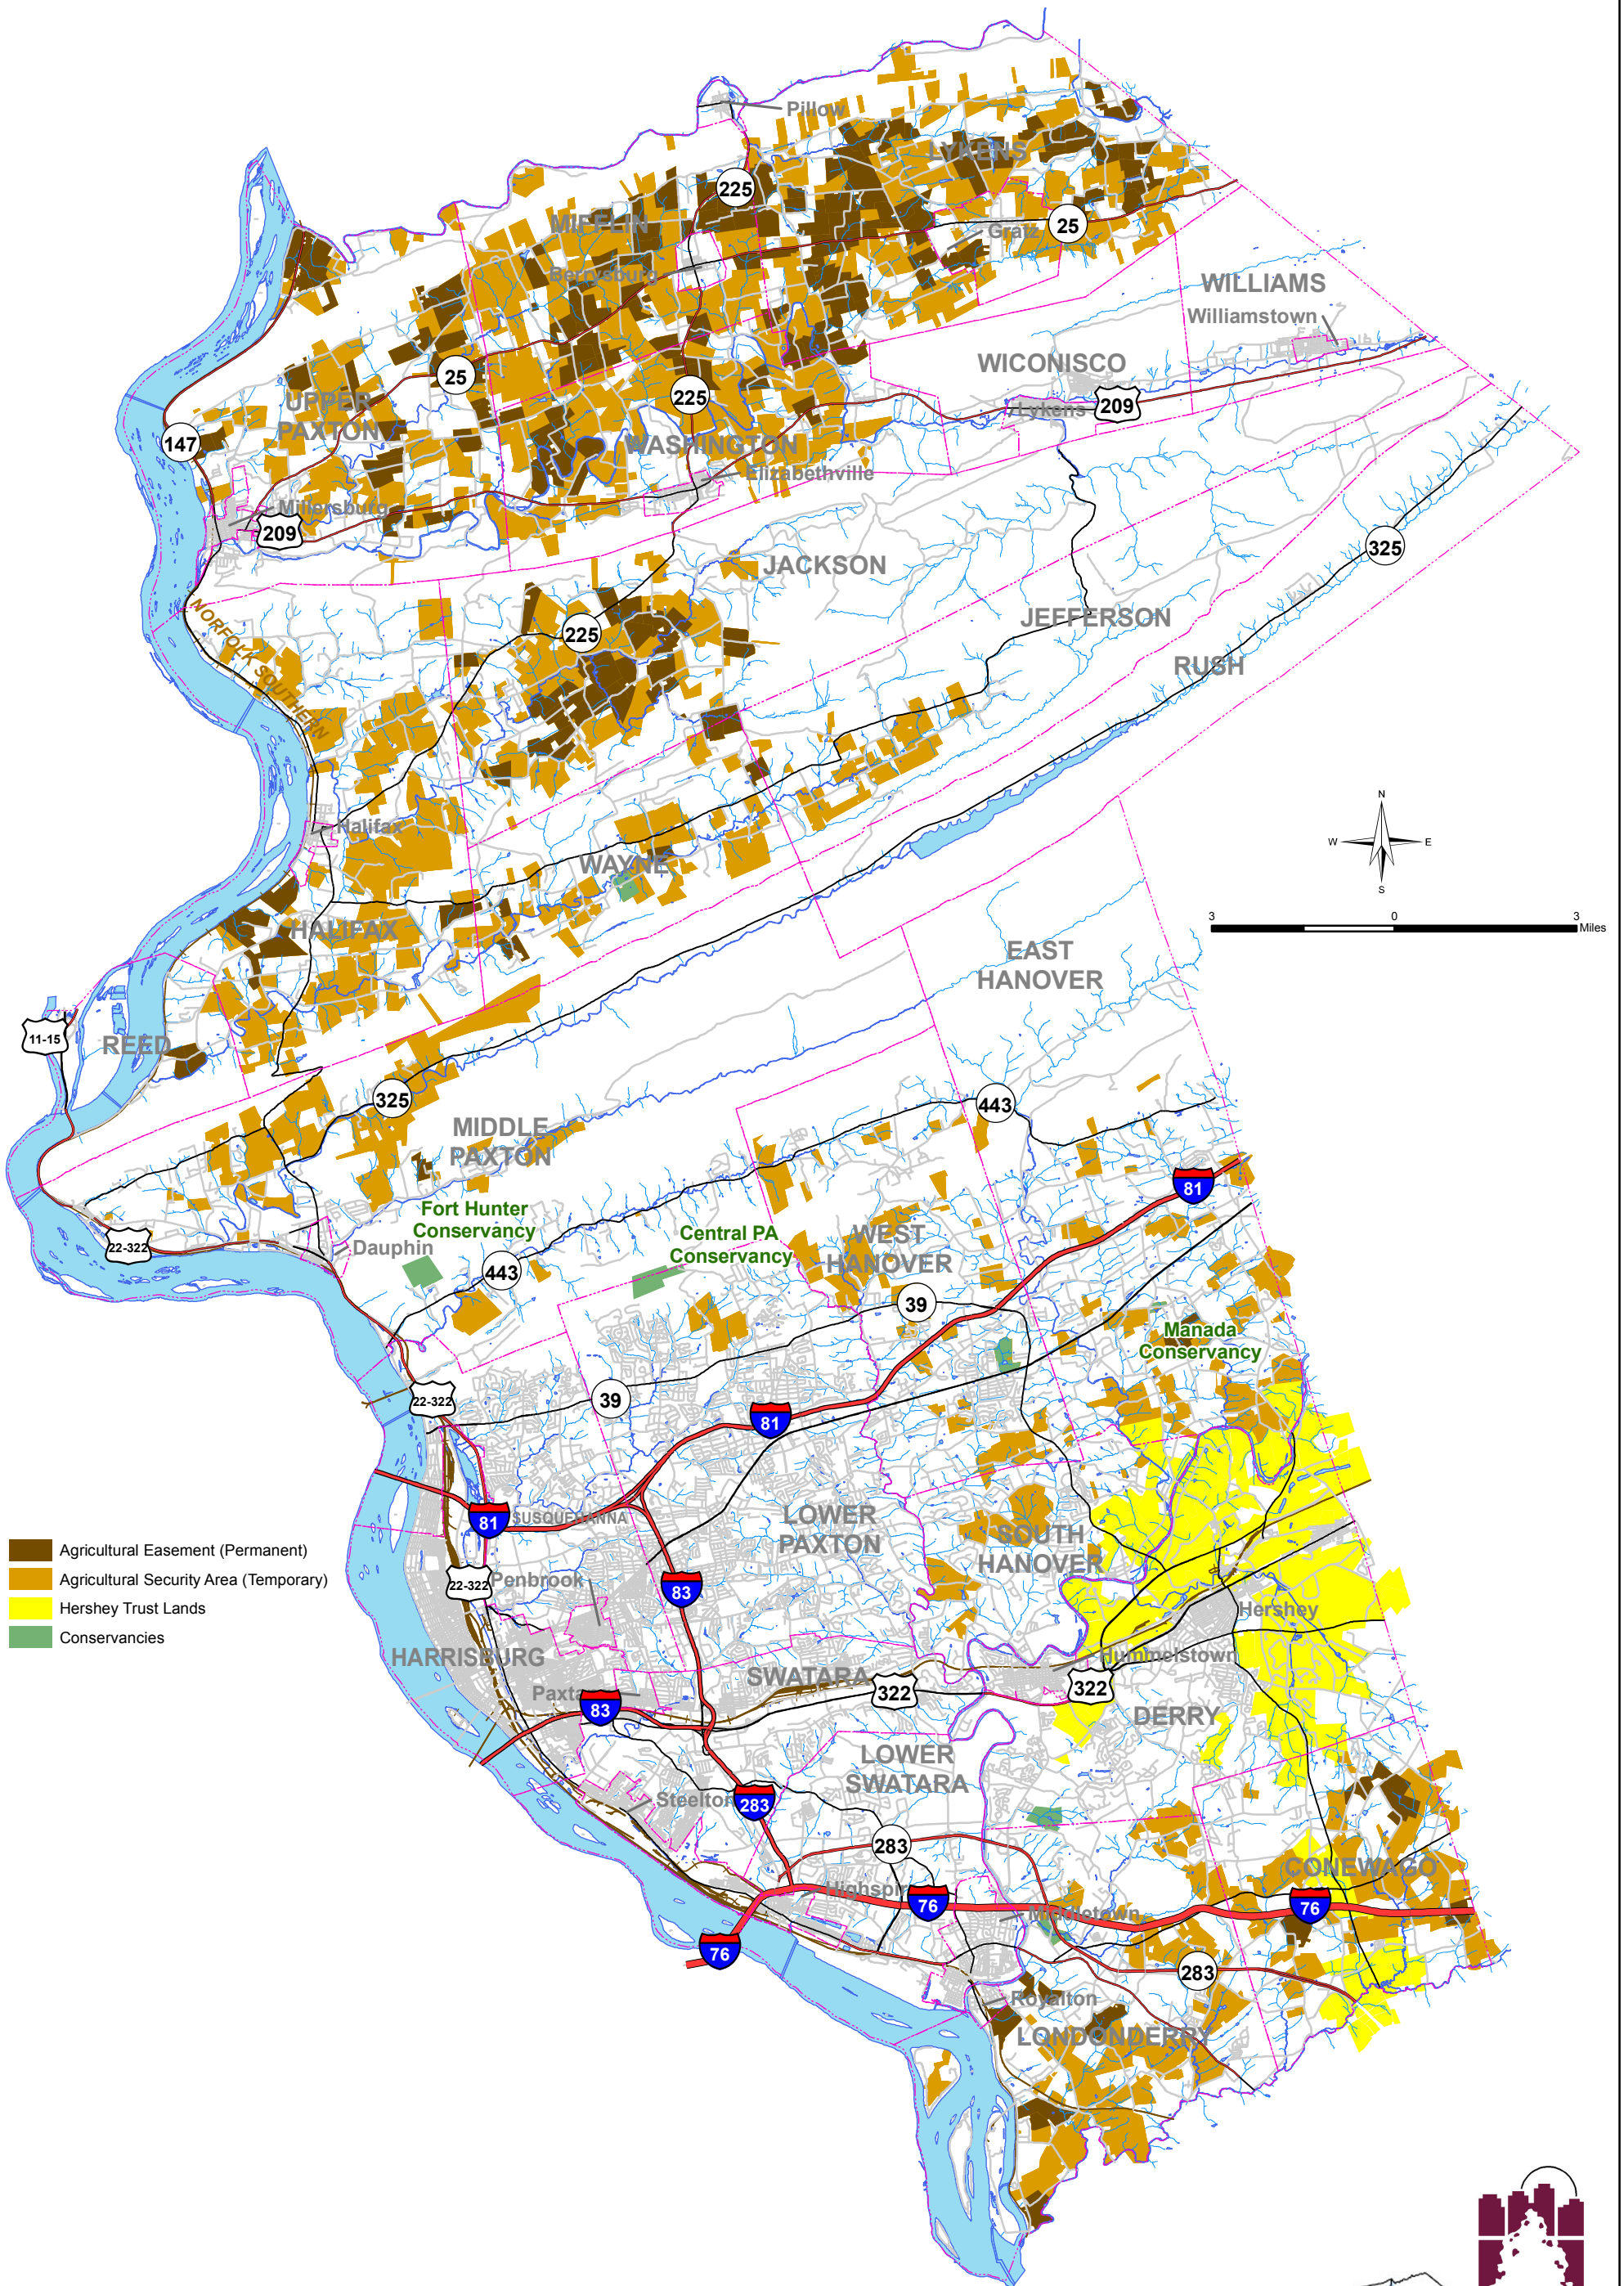

Map 2.11: Significant Private Land Holdings

Dauphin County, Pennsylvania

- Agricultural Easement (Permanent)
- Agricultural Security Area (Temporary)
- Hershey Trust Lands
- Conservancies

HRG
Herbert, Rowland & Grubic, Inc.
Engineering & Related Services

Note: Mapping Derived From Data Provided By Dauphin County and Tri-County Regional Planning.